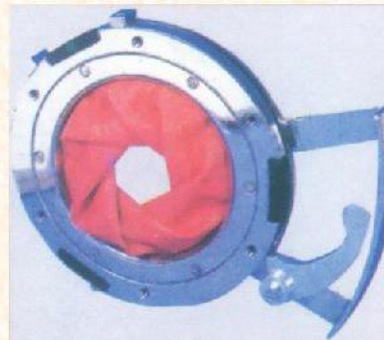

DIAPHRAGM VALVE

SIGHT GLASS

SANITARY VALVES AND FITTINGS TRICLOVER VALVES AND FITTINGS

3 PCS BALL VALVE

**3 WAY
BALL VALVE**

BALL VALVE

**SANDWITCH
BUTTERFLY VALVE**

IRIS DIAPHRAGM VALVE

BUTTER FLY VALVE

**FLUSH BOTTOM
VALVE**

**'Y' TYPE
FLUSH BOTTOM**

**ACTUATOR
BALL VALVE**

Manufacturer

TAURUS ENGINEERING INDUSTRIES

30/A, BARCELONA INDUSTRIAL ESTATE , ODHAV RING ROAD CIRCLE,
SARDAR PATEL RING ROAD, ODHAV, AHMEDABAD-382415
Mobile : +91 9227206876, +91 9033006873
E-mail : info.taurusengind@gmail.com
Web : www.taurusengind.in