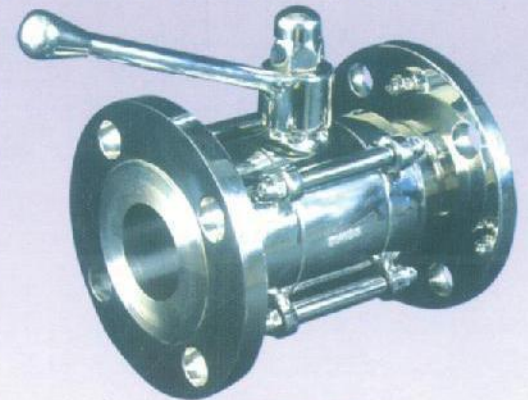

SANITARY VALVES AND FITTINGS TRICLOVER VALVES AND FITTINGS

TRICLOVER BEND

TRICLOVER TEE

PIPE HOLDERS

TRICLOVER UNION

TRICLOVER CLAMP

SPRAY BALL

CONICAL STRAINER

DIAPHRAGM VALVE

SIGHT GLASS

SANITARY VALVES AND FITTINGS TRICLOVER VALVES AND FITTINGS

3 PCS BALL VALVE

**3 WAY
BALL VALVE**

BALL VALVE

**SANDWITCH
BUTTERFLY VALVE**

IRIS DIAPHRAGM VALVE

BUTTER FLY VALVE

**FLUSH BOTTOM
VALVE**

**'Y' TYPE
FLUSH BOTTOM**

**ACTUATOR
BALL VALVE**

Manufacturer

TAURUS ENGINEERING INDUSTRIES

30/A, BARCELONA INDUSTRIAL ESTATE , ODHAV RING ROAD CIRCLE,
SARDAR PATEL RING ROAD, ODHAV, AHMEDABAD-382415
Mobile : +91 9227206876, +91 9033006873
E-mail : info.taurusengind@gmail.com
Web : www.taurusengind.in